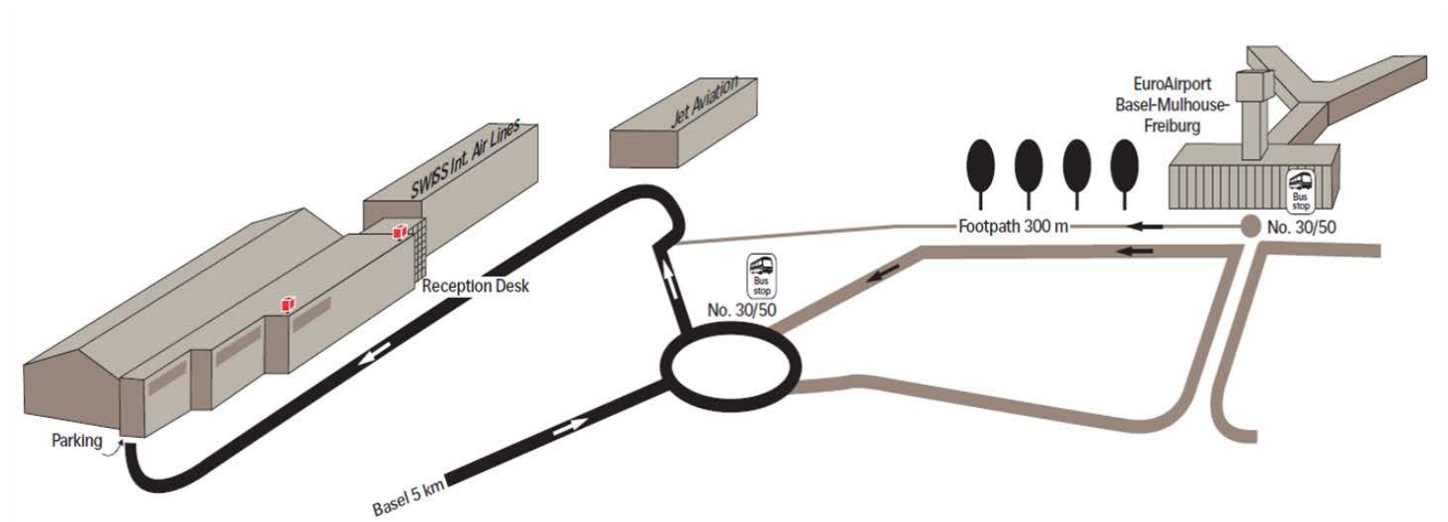

Arrival Map

How to find Swiss Aviation Software

Easy access guaranteed thanks to excellent transport connections.

No matter how you make your way to Swiss AviationSoftware, our good links to the transport system will make it easy for you to get here. Situated about 5 km from Basel on the way to the EuroAirport, Swiss-AS is readily accessible by car (parking in our underground garage) or from the SBB Central Station by bus (route number 50) to bus stop «Frachthalle». Or you can arrive by air. We are situated close to the EuroAirport.