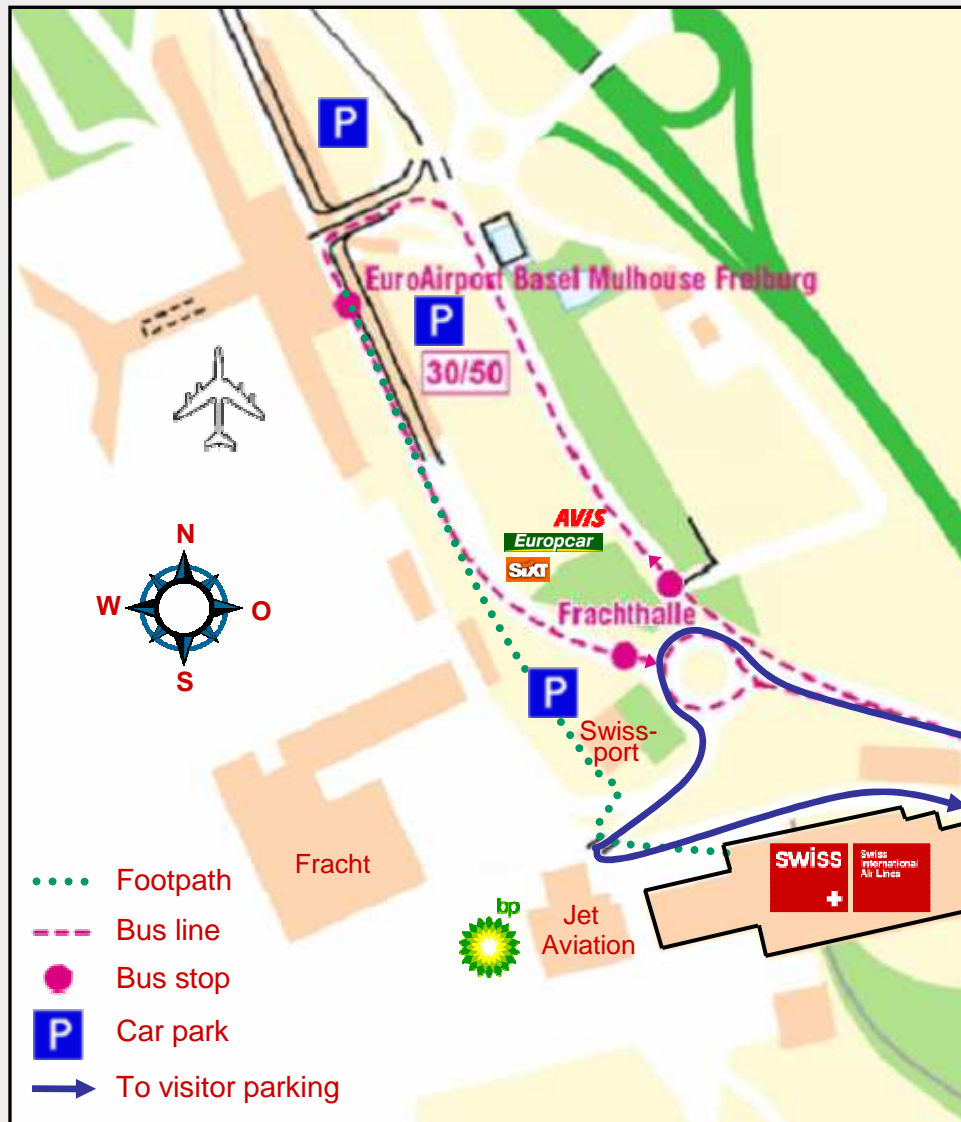

How To Find Swiss AviationSoftware