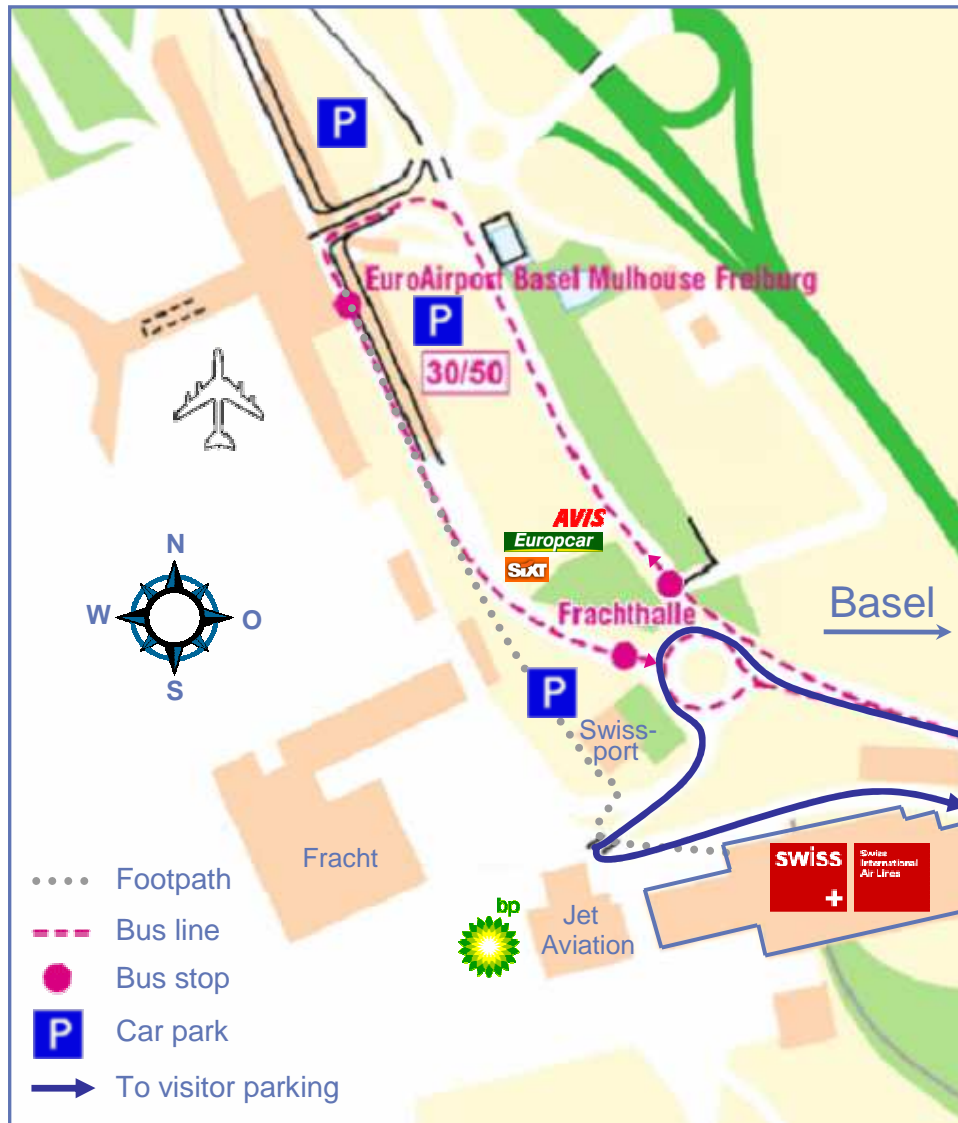

How To Find Swiss AviationSoftware