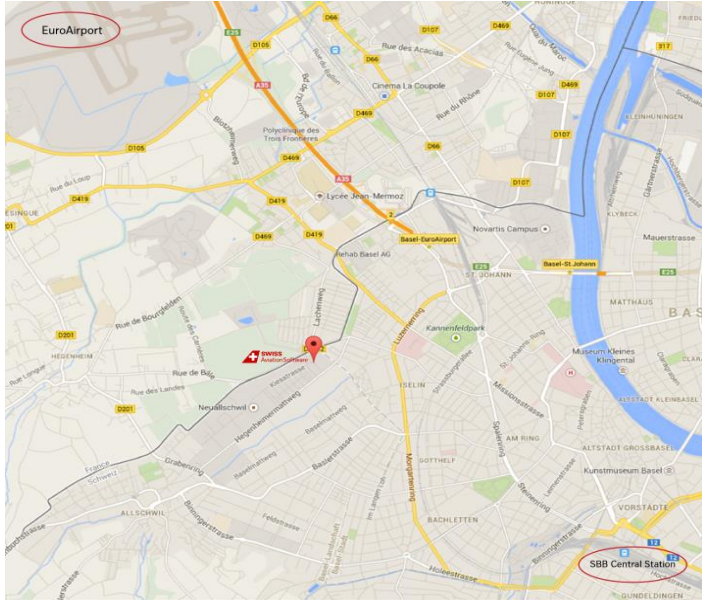

Arrival Map

How to find Swiss AviationSoftware

Swiss-AS building entrance

Easy access guaranteed thanks to excellent transport connections.

No matter how you make your way to Swiss AviationSoftware, our good links to the transport system will make it easy for you to get here. Situated directly on the border to Basel, Swiss-AS is readily accessible by car or from the EuroAirport and the SBB Central Station by bus.

From the EuroAirport to Swiss-AS

Bus no. 50 – exit at "Kannenfeldplatz" station and from there take bus no. 38 in direction of "Allschwil" until "Bachgraber" station.
Ca. 10 minutes by taxi.

From SBB Central Station to Swiss-AS

Bus no. 48 – direct connection from SBB Central Station to "Bachgraber" bus station.
Ca. 15 minutes by taxi.

By Taxi

Please tell the taxi chauffeur to drive you to "Bachgraben Center Allschwil" (former "Coop Bau + Hobby" store and "OTTO'S"), access to our offices is via Belforterstrasse / Hegenheimermattweg, across the parking area.

By car

For GPS please insert 47°33'49.5"N 7°33'23.3"E or Belforterstrasse 135, 4055 Basel (Swiss-AS offices are located on the other side of the street, see explanation below).

Parking garage access is located on the left side of the building. Take a ticket and ask Swiss-AS Administration Department for a free exit ticket.